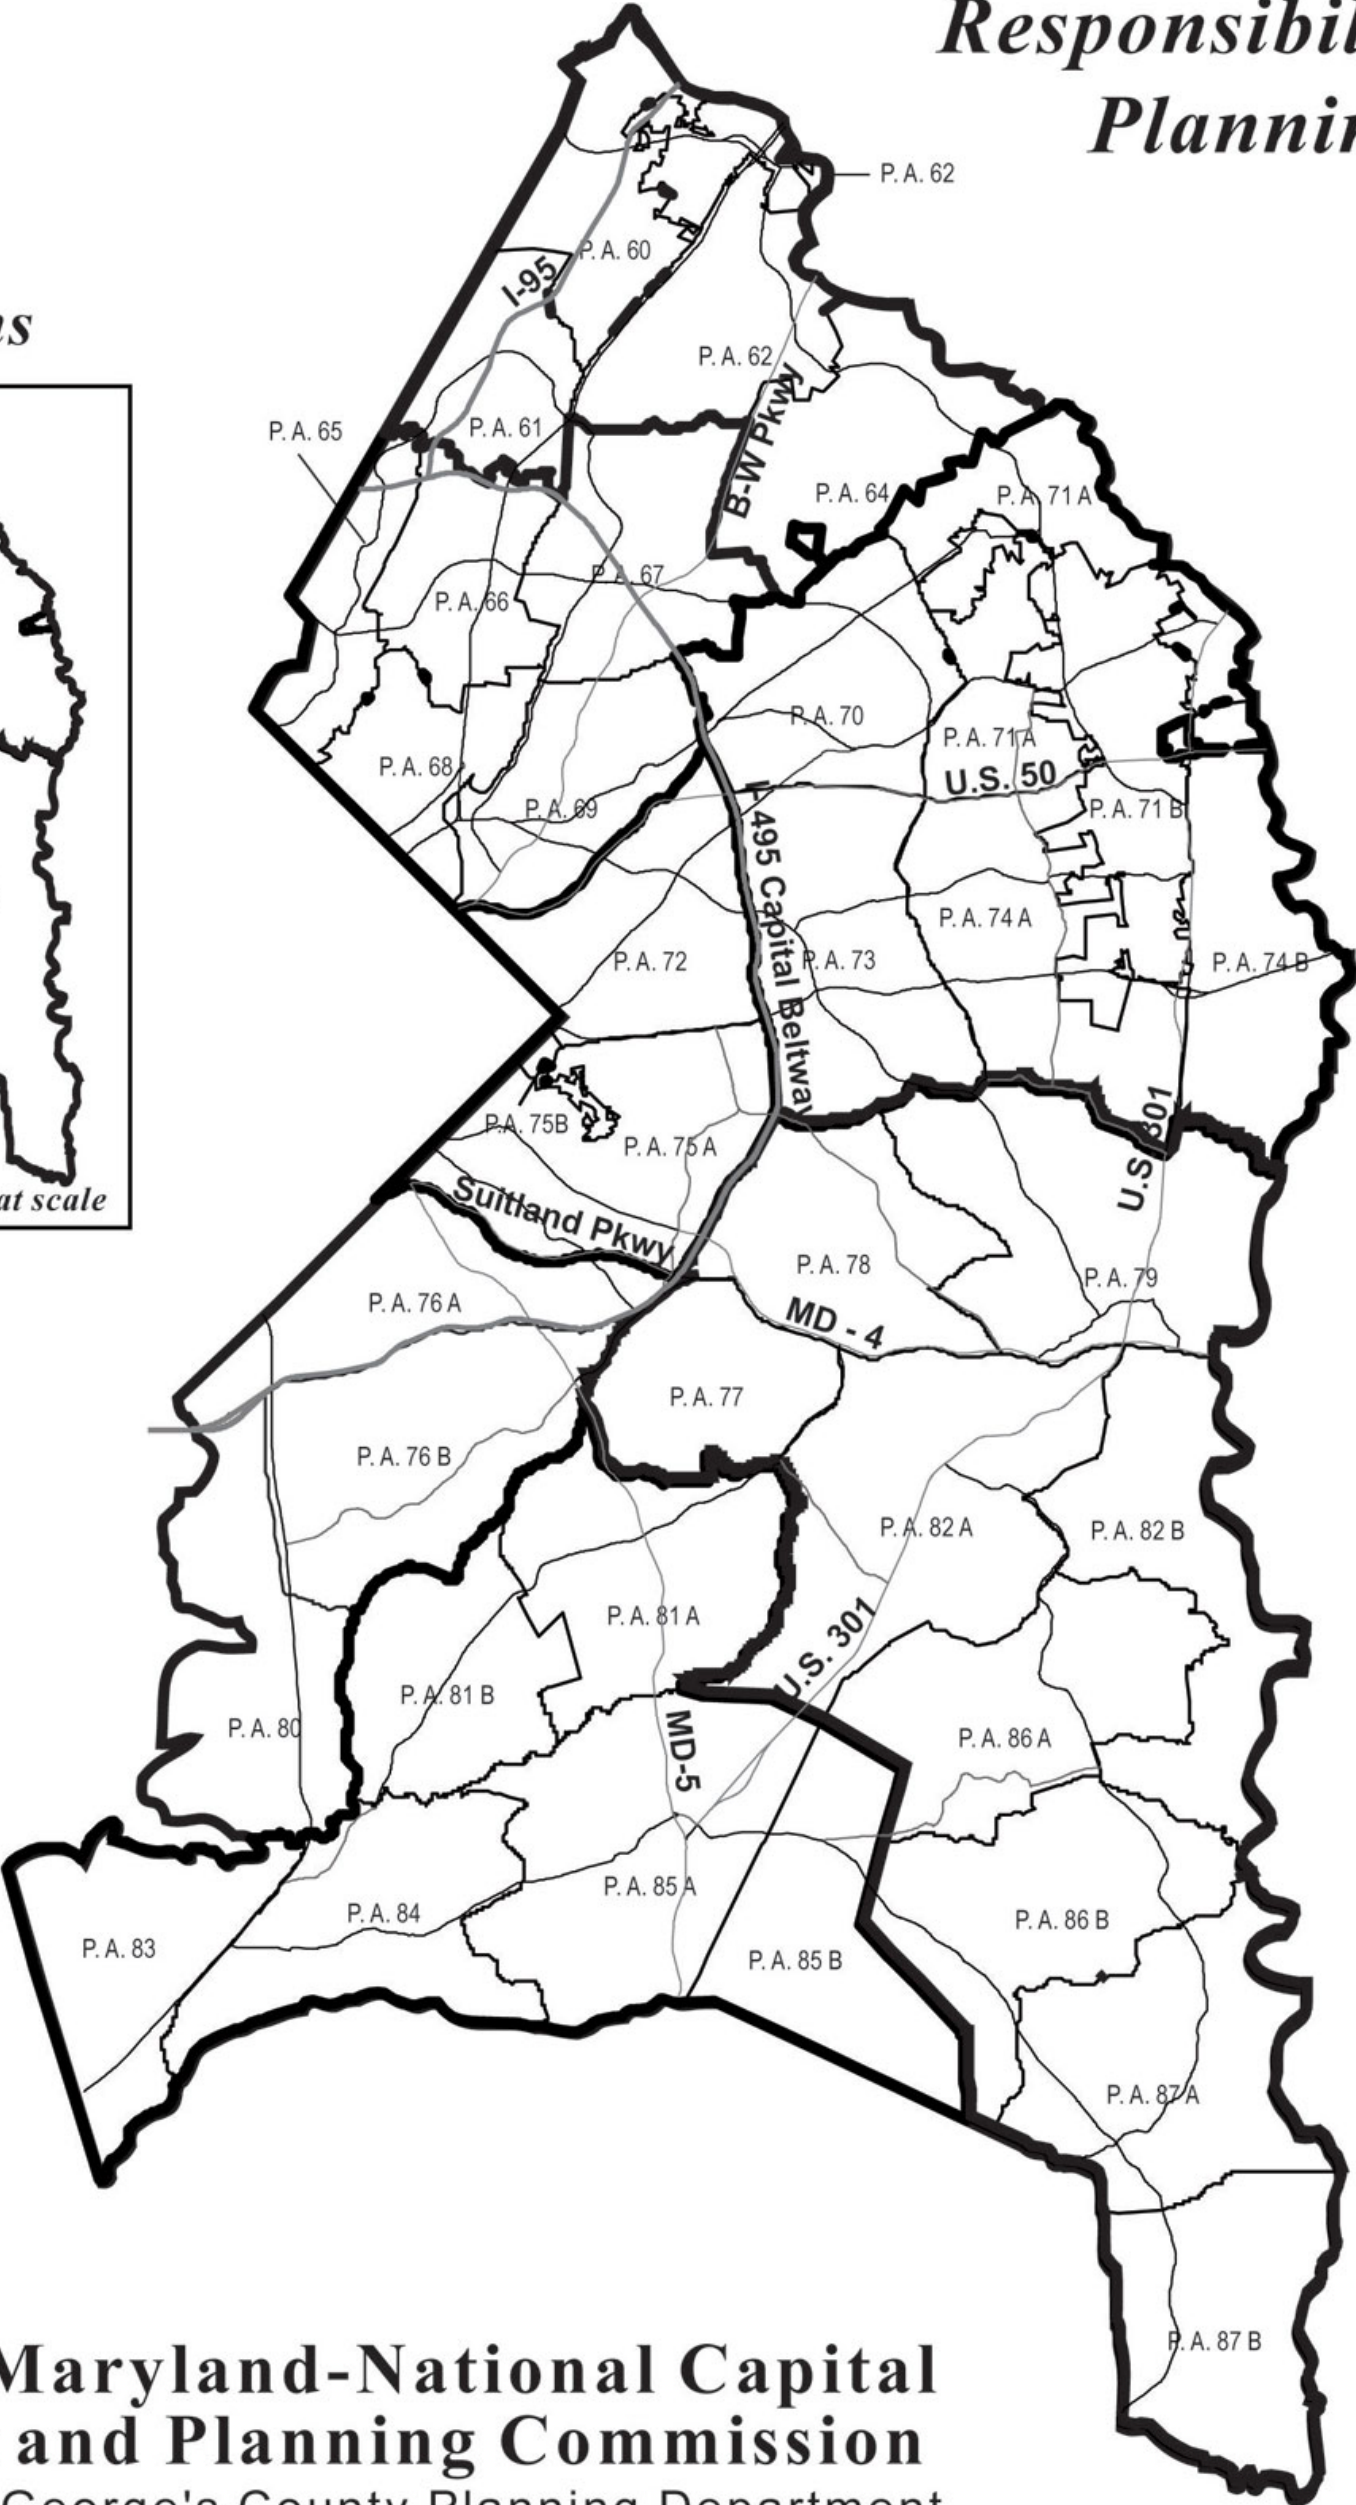

Community Planner Responsibilities by Planning Area

Subregions

The Maryland-National Capital Park and Planning Commission
 Prince George's County Planning Department
 Community Planning Division

Revised:
 January 6, 2010