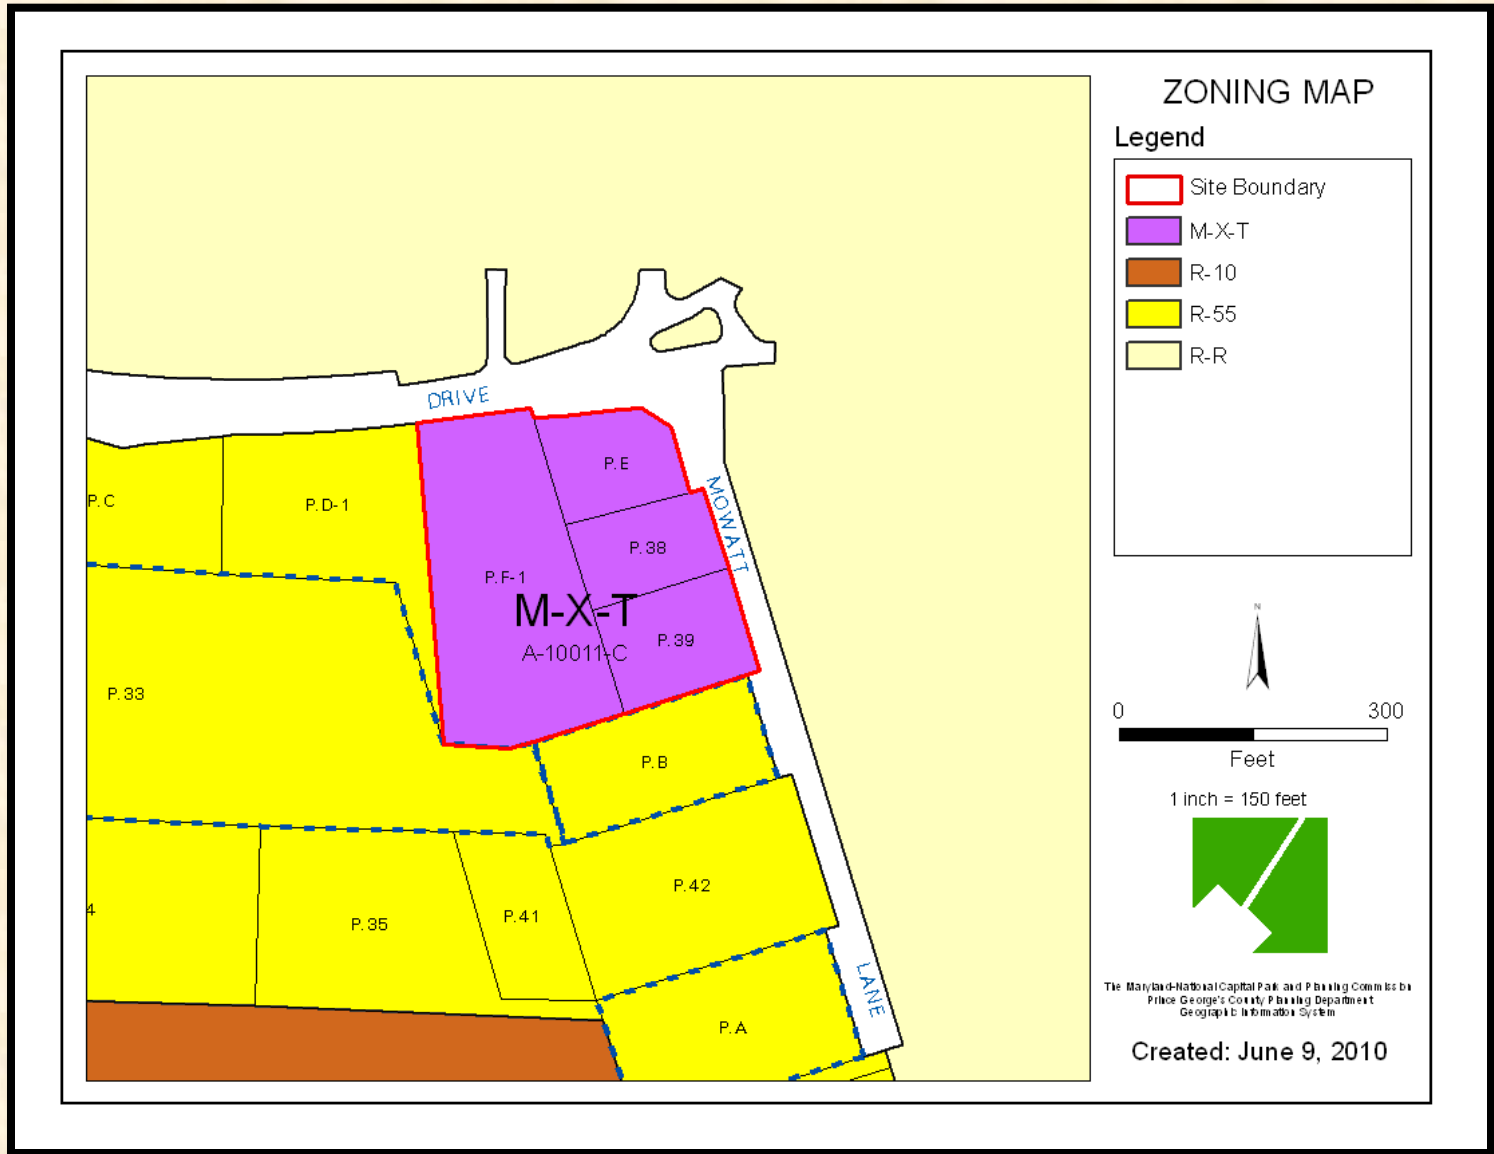

ITEM # : 6

CASE NO: 4-09039

DOMAIN COLLEGE PARK

GENERAL LOCATION MAP

SITE VICINITY MAP

SITE VICINITY MAP

Legend

- Site Boundary
- Property
- Building
- Bridge
- Pavement
- Railroad Line

The Maryland-National Capital Park and Planning Commission
Prince George's County Planning Department
Geographic Information System

Created: June 9, 2010

ITEM
6

4-09039

ZONING MAP

AERIAL PHOTO

SITE MAP

If you wish to speak
and/or become a
Party of Record, please
sign in at the front desk