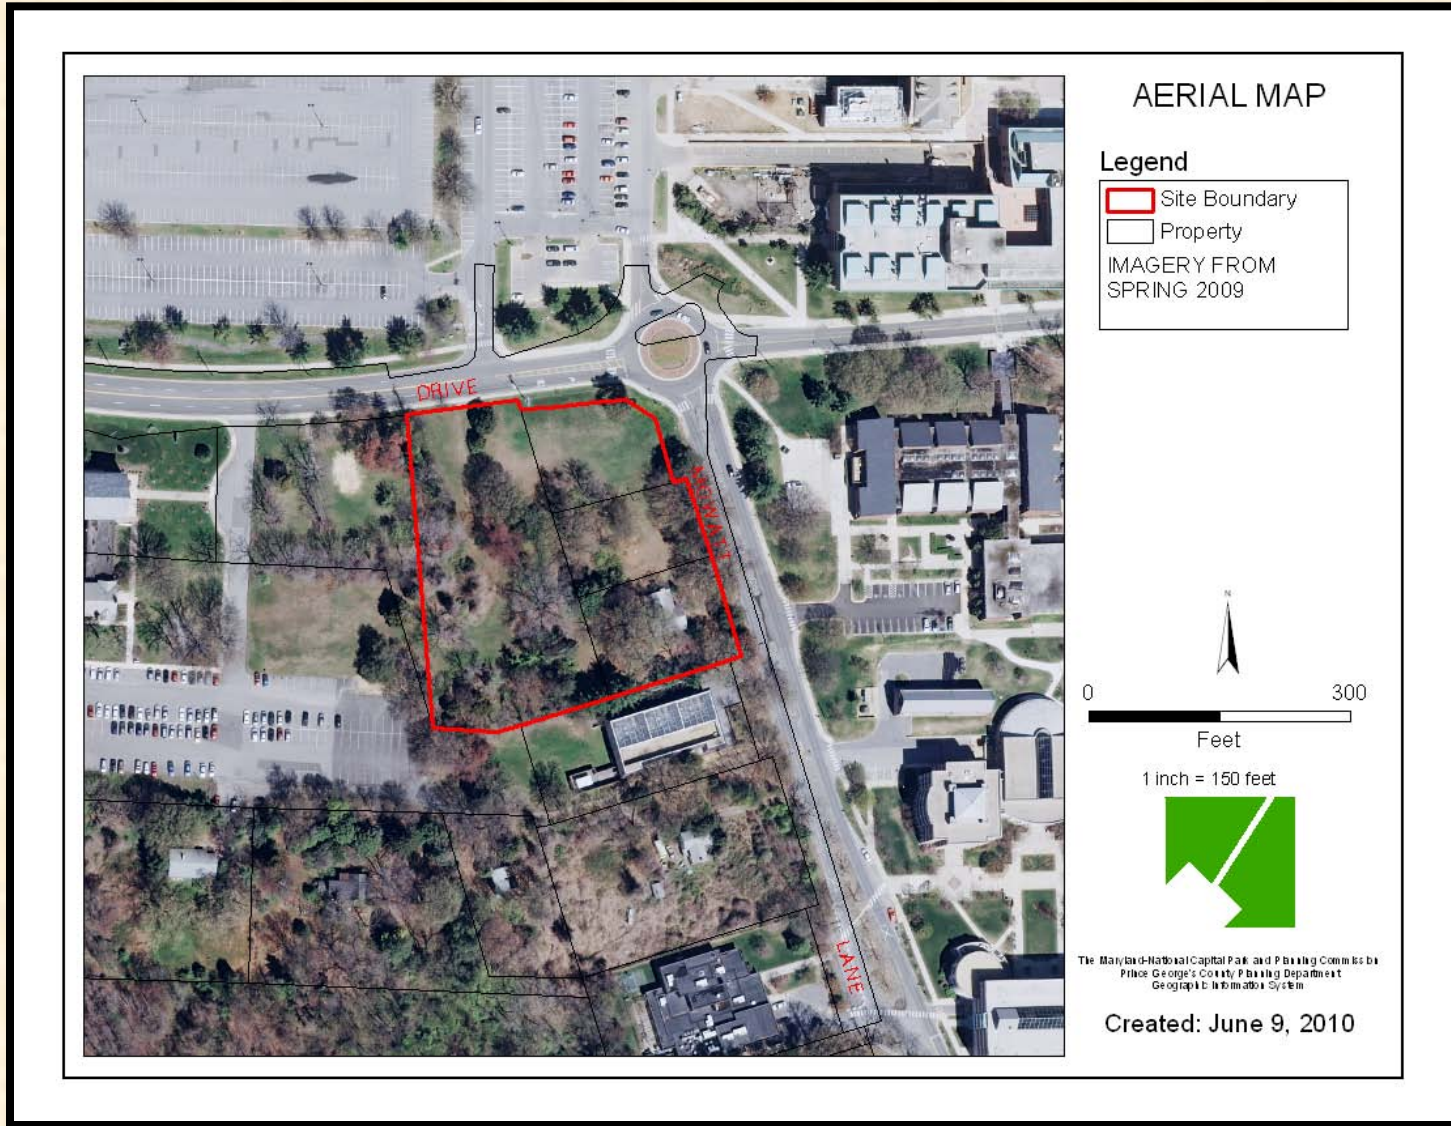

ITEM # : 6

CASE NO: 4-09039

DOMAIN COLLEGE PARK

GENERAL LOCATION MAP

SITE VICINITY MAP

SITE VICINITY MAP

Legend

- Site Boundary
- Property
- Building
- Bridge
- Pavement
- Railroad Line

The Maryland-National Capital Park and Planning Commission
Prince George's County Planning Department
Geographic Information System

Created: June 9, 2010

ITEM
6

4-09039

ZONING MAP

AERIAL PHOTO

SITE MAP

If you wish to speak
and/or become a
Party of Record, please
sign in at the front desk