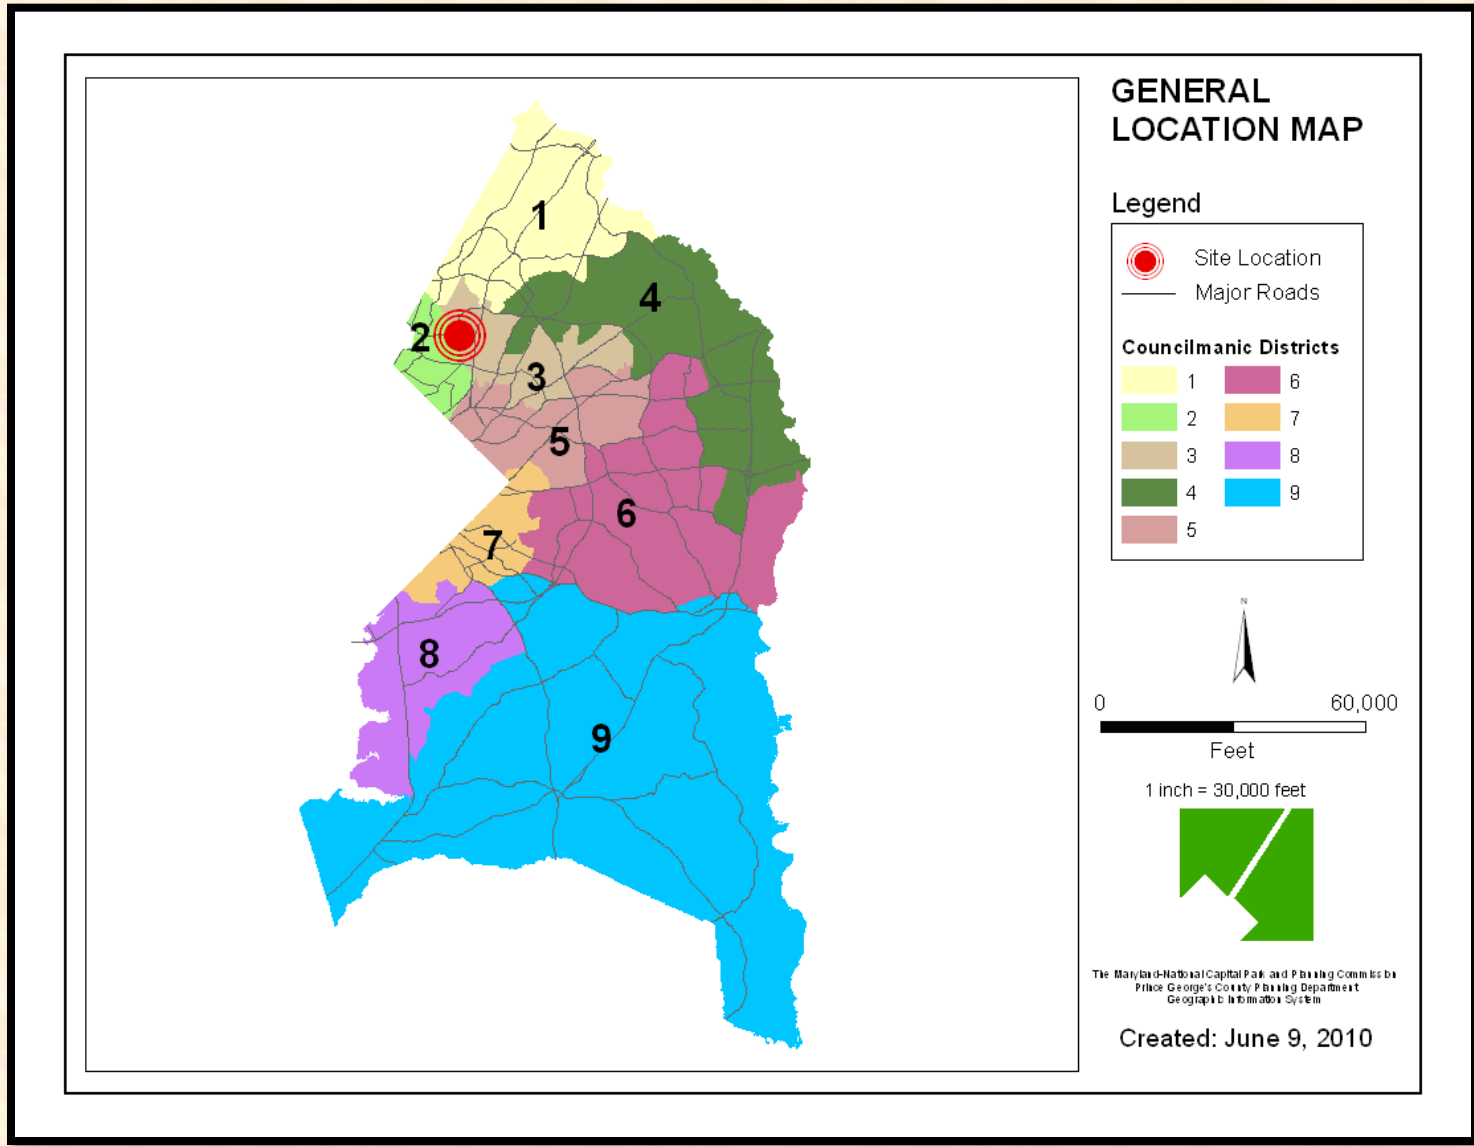

ITEM # : 6

CASE NO: 4-09039

DOMAIN COLLEGE PARK

GENERAL LOCATION MAP

SITE VICINITY MAP

SITE VICINITY MAP

Legend

- Site Boundary
- Property
- Building
- Bridge
- Pavement
- Railroad Line

The Maryland-National Capital Park and Planning Commission
Prince George's County Planning Department
Geographic Information System

Created: June 9, 2010

ITEM
6

4-09039

ZONING MAP

AERIAL PHOTO

SITE MAP

If you wish to speak
and/or become a
Party of Record, please
sign in at the front desk