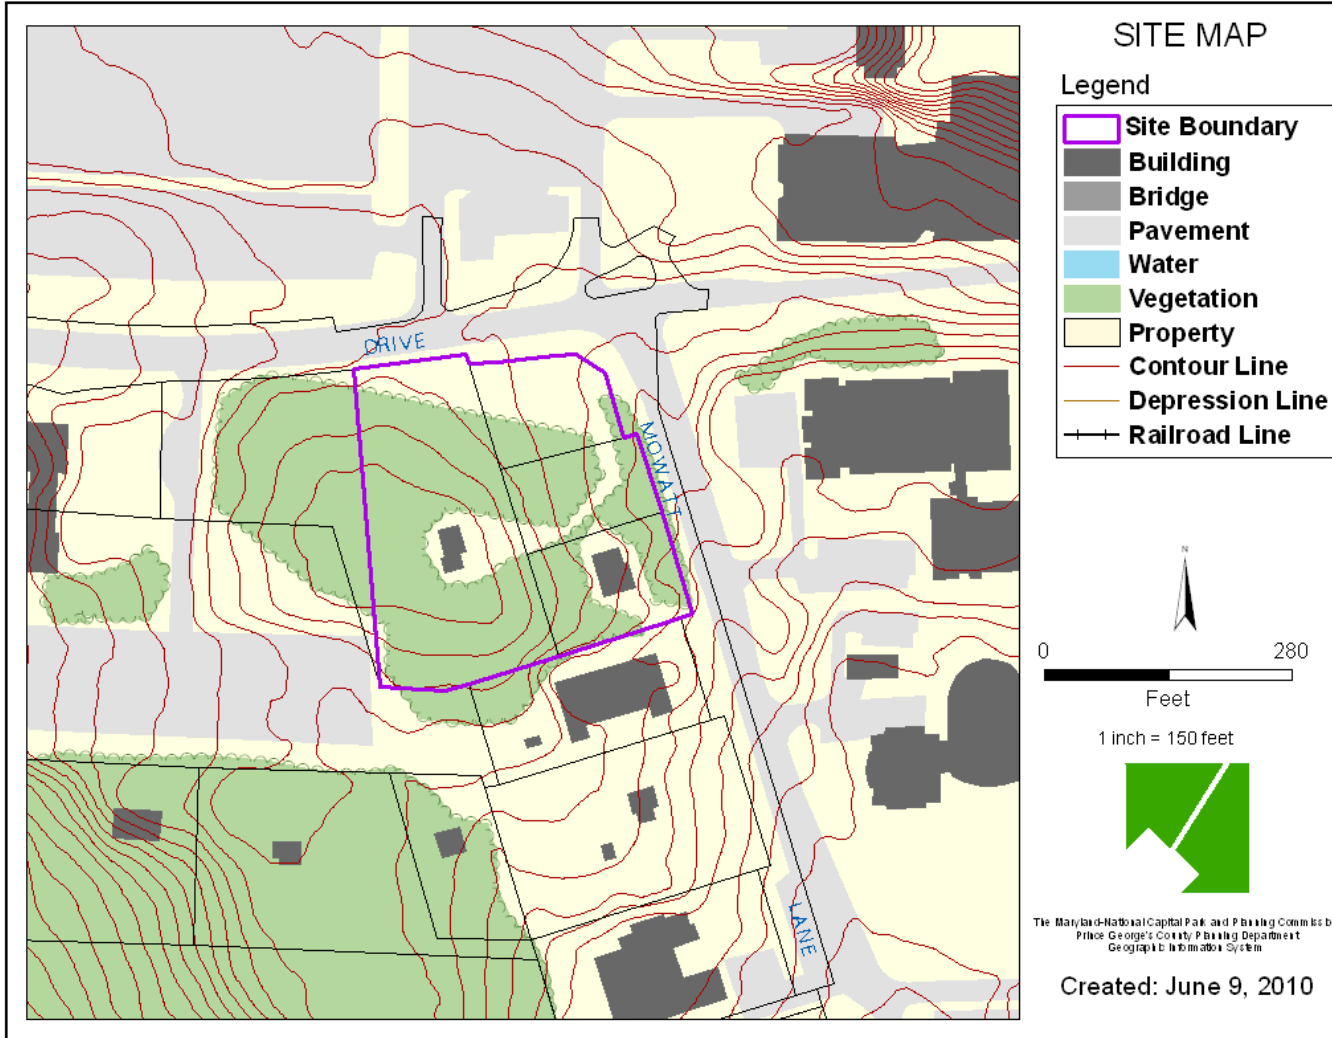

ITEM # : 6

CASE NO: 4-09039

DOMAIN COLLEGE PARK

GENERAL LOCATION MAP

SITE VICINITY MAP

SITE VICINITY MAP

Legend

- Site Boundary
- Property
- Building
- Bridge
- Pavement
- Railroad Line

The Maryland-National Capital Park and Planning Commission
Prince George's County Planning Department
Geographic Information System

Created: June 9, 2010

ITEM
6

4-09039

ZONING MAP

AERIAL PHOTO

SITE MAP

If you wish to speak
and/or become a
Party of Record, please
sign in at the front desk