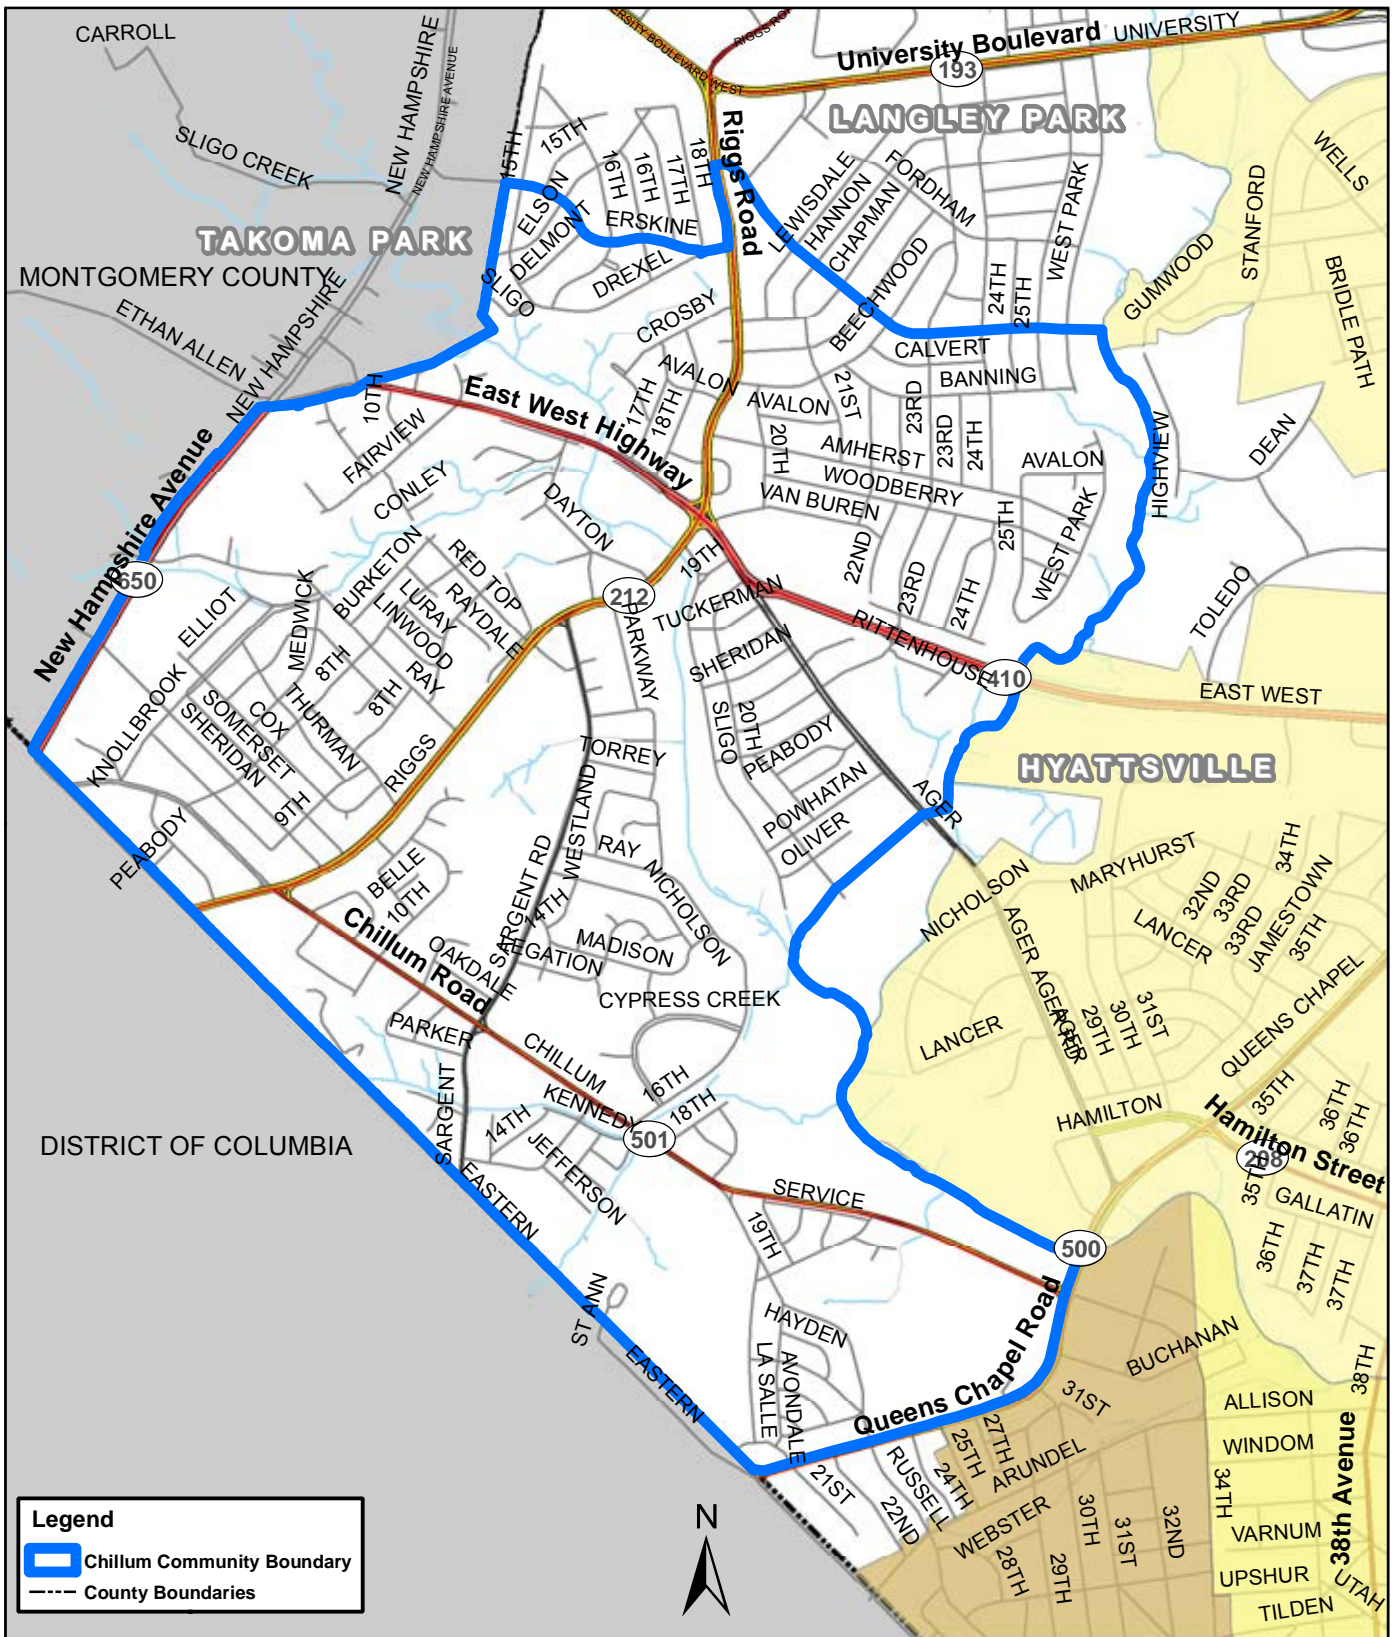

Chillum Community Boundary

Legend

- Chillum Community Boundary
- County Boundaries

The Maryland-National Capital
Park & Planning Commission

Prince George's County
Planning Department

Community Planning Division

This map may not be reproduced, stored in a retrieval system, or transmitted by any form, including electronic or by photo reproduction, without the express written permission of The Maryland-National Capital Park and Planning Commission. For more information, contact the Prince George's County Planning Department in Upper Marlboro, Maryland.