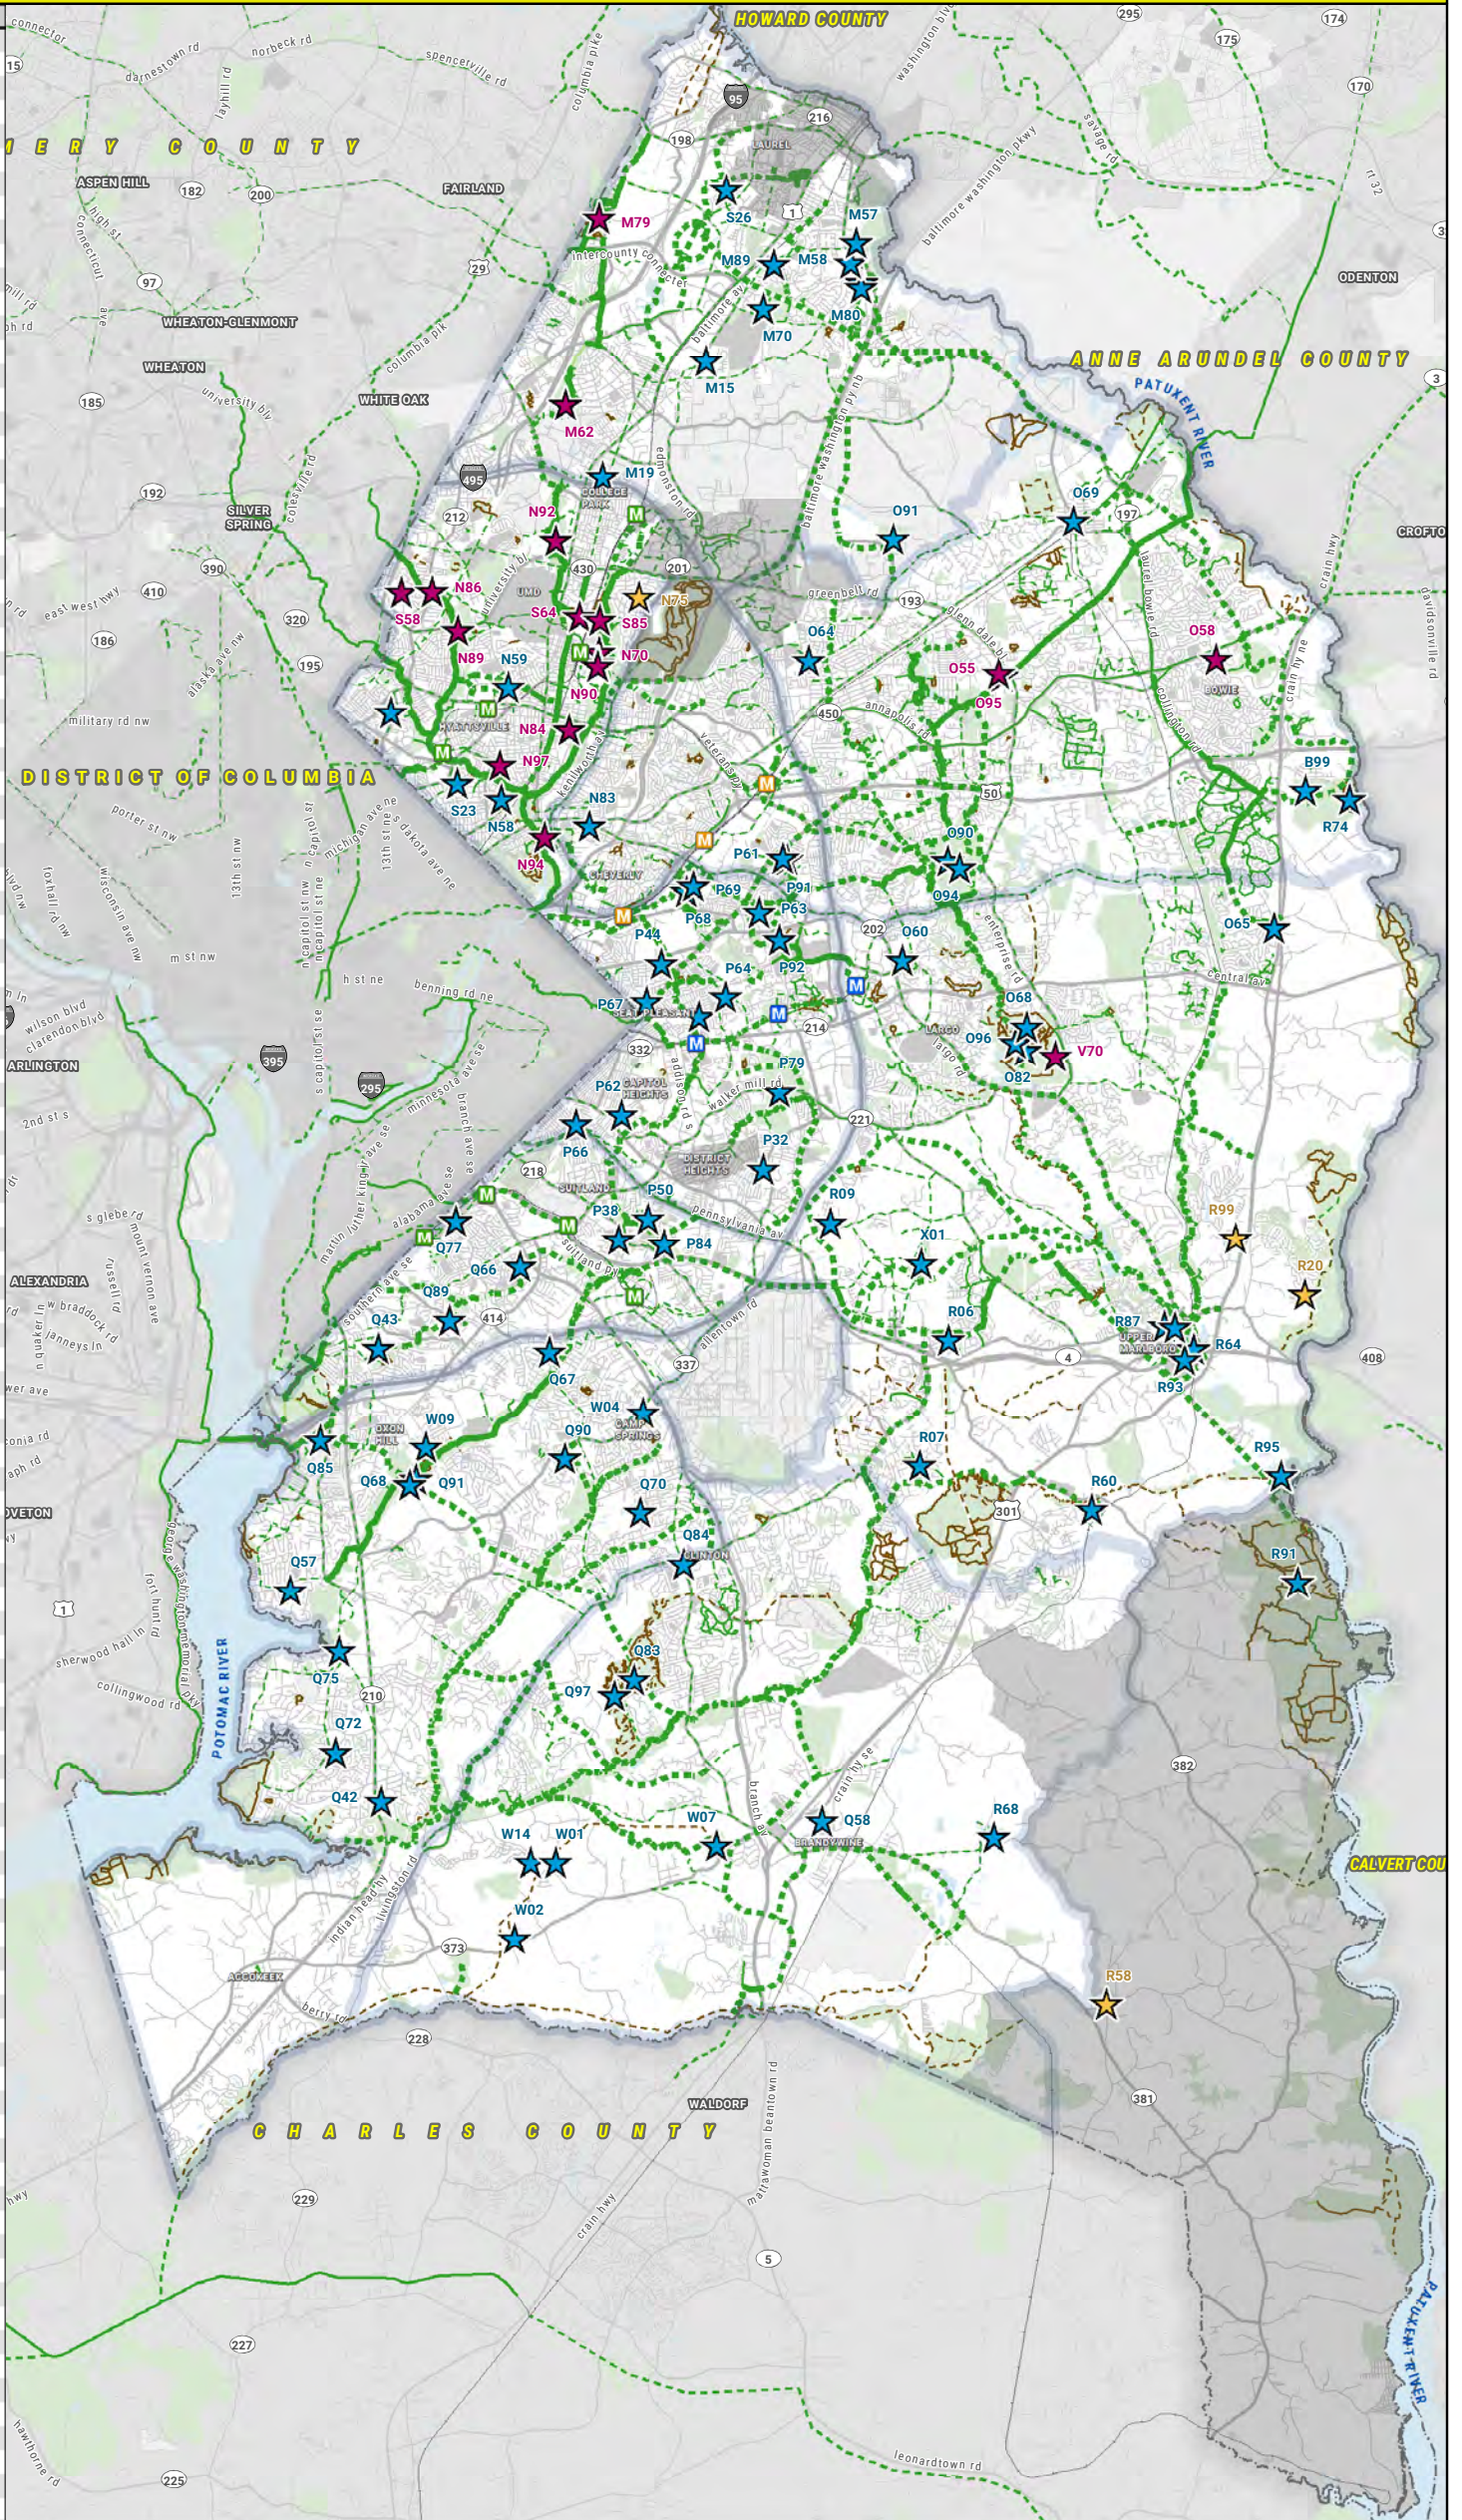

Priority M-NCPPC Facilities

- ★ 1. Directly Served by Existing Trail (18)
- ★ 2. Directly Served by Planned/Proposed Trail (80)
- ★ 3. Link to Trail Network Provided by Local Streets and Sidewalks (4)

Trails